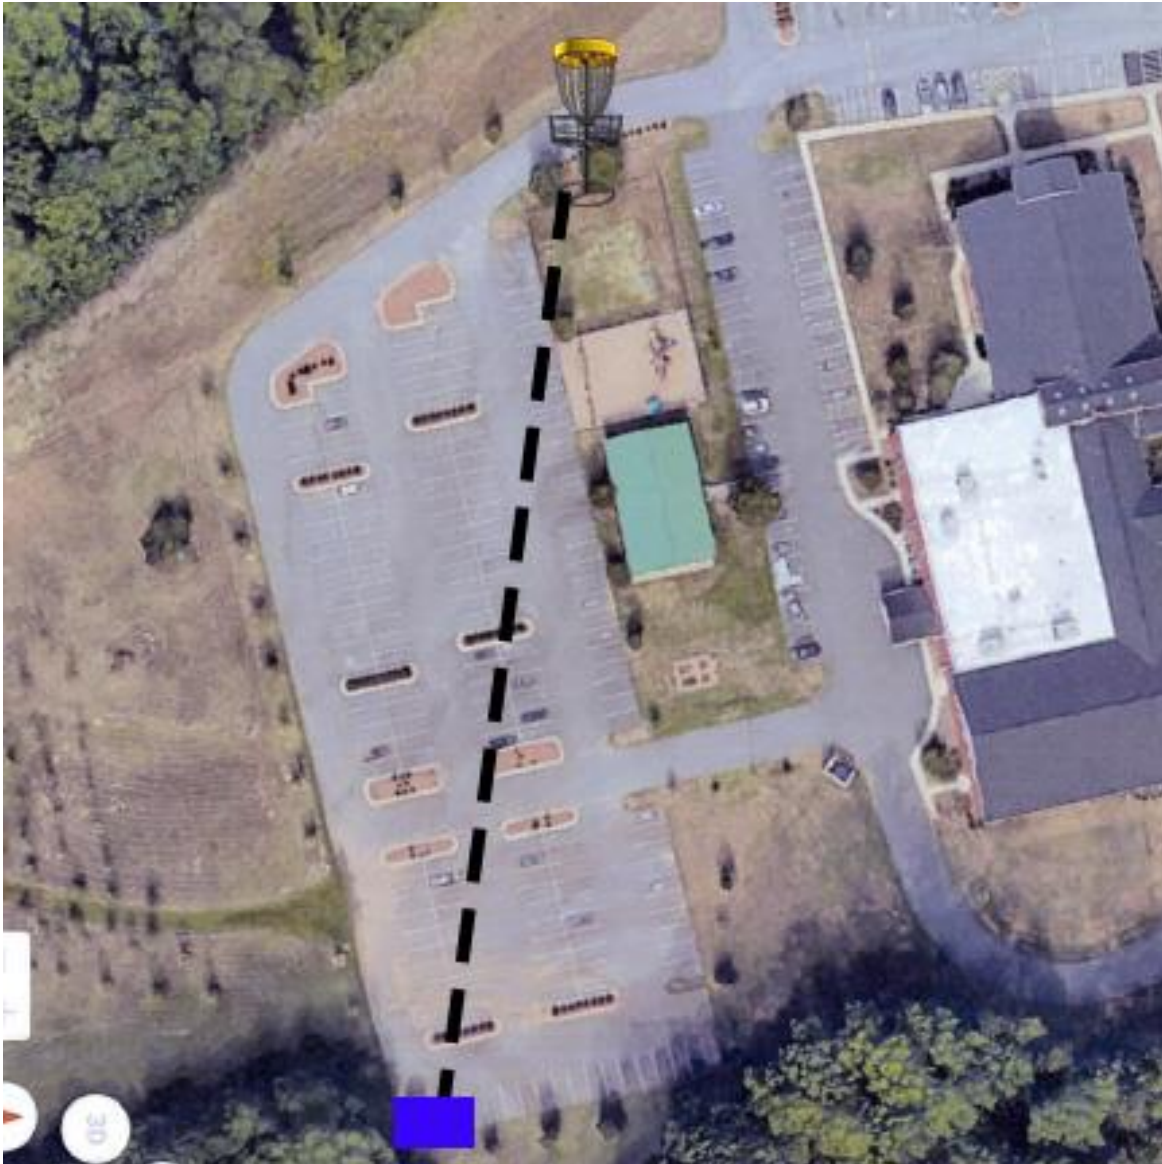

**Hole 1 – Tee Box Upper End of the Building next to the wires.
Approximately 380 feet to Basket.**

Hole 2 – Tee Box next to the basket of Hole 1

Approximately 515 feet to Basket.

Hole 3 – Tee Box next to fire hydrant.

Approximately 345 feet to Basket.

**Hole 4 – Tee Box corner of playground.
Approximately 195 feet to Basket.**

Hole 5 Tee Box last tree at corner of parking lot.

Approximately 600 feet to Basket.

**Hole 6 Tee Box near entrance.
Approximately 360 feet to Basket.**

Hole 7 Tee Box next to corner of playground
Approximately 275 feet to Basket.

**Hole 8 Tee Box by pillar of portico.
Approximately 350 feet to the Basket.**

Hole 9 Tee Box by tree between islands.

Approximately 170 feet to Basket.