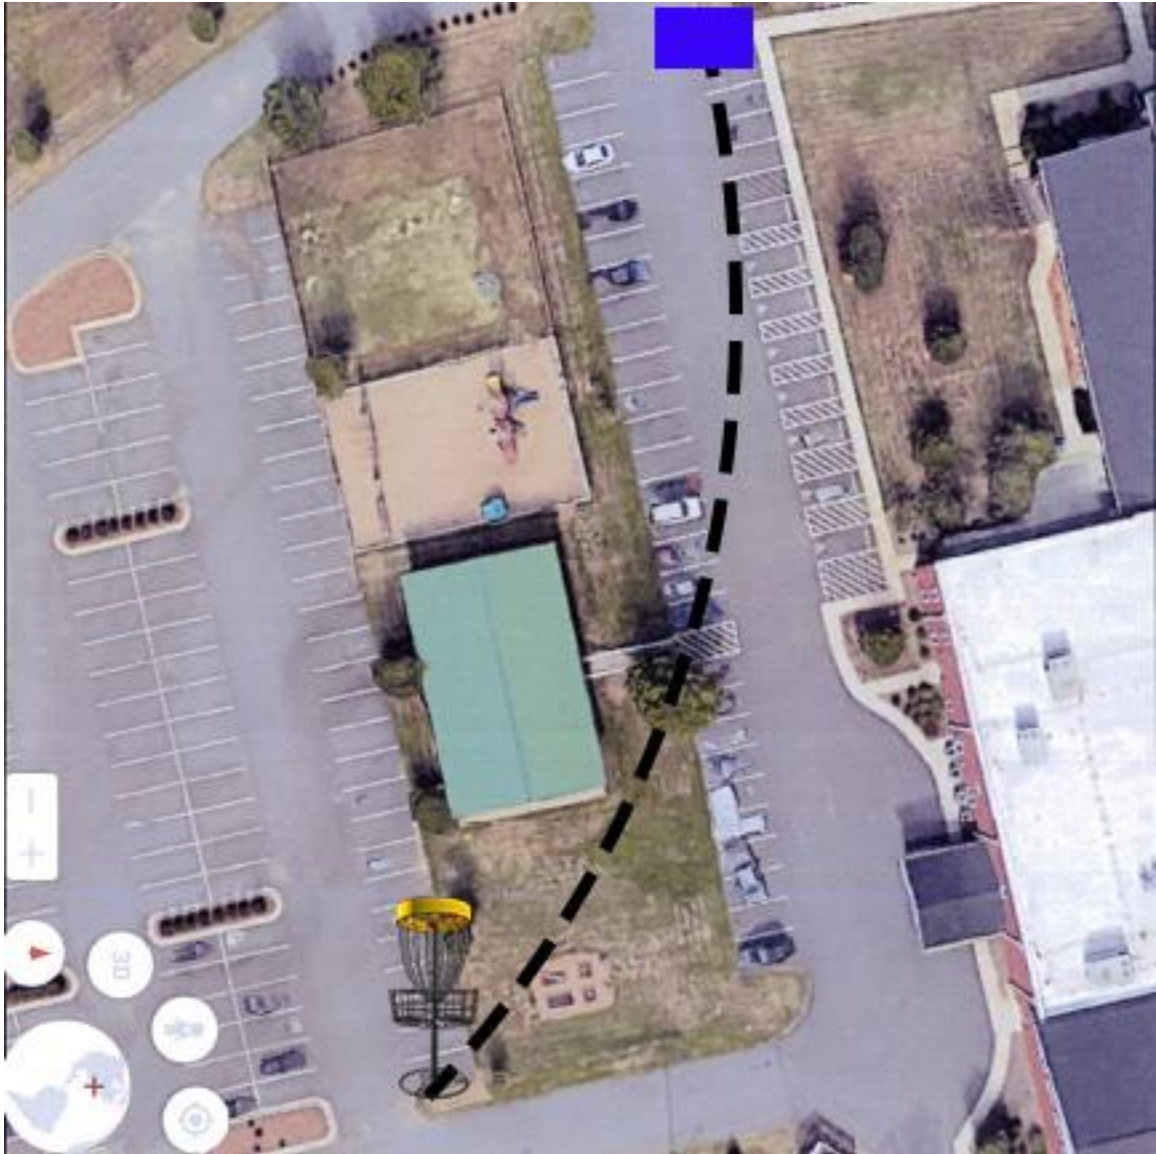

**Hole 1 – Tee Box Upper End of the Building next to the wires.
Approximately 380 feet to Basket.**

Hole 2 – Tee Box next to the basket of Hole 1

Approximately 515 feet to Basket.

Hole 3 – Tee Box next to fire hydrant.

Approximately 345 feet to Basket.

**Hole 4 – Tee Box corner of playground.
Approximately 195 feet to Basket.**

Hole 5 Tee Box last tree at corner of parking lot.

Approximately 600 feet to Basket.

**Hole 6 Tee Box near entrance.
Approximately 360 feet to Basket.**

Hole 7 Tee Box next to corner of playground
Approximately 275 feet to Basket.

**Hole 8 Tee Box by pillar of portico.
Approximately 350 feet to the Basket.**

Hole 9 Tee Box by tree between islands.

Approximately 170 feet to Basket.